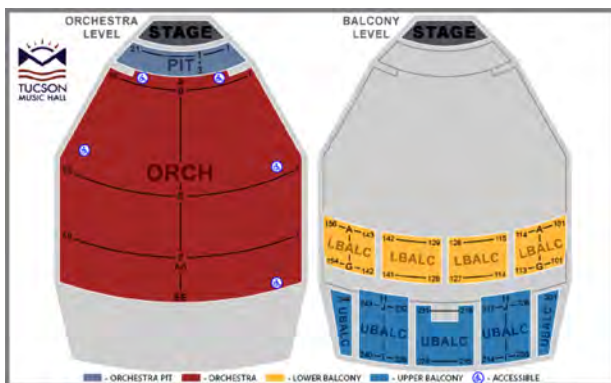

Leo Rich Theater							
Location	Seating Capacity	Stage Size	Proscenium Opening	Distance: Plaster line to back wall	Distance: spotlight to Apron	Distance: Deck to battens	Batten System
Leo Rich Theater	511	122' x 40' (including wings)	68'	39'	58'	23'	(7) electric winch battens